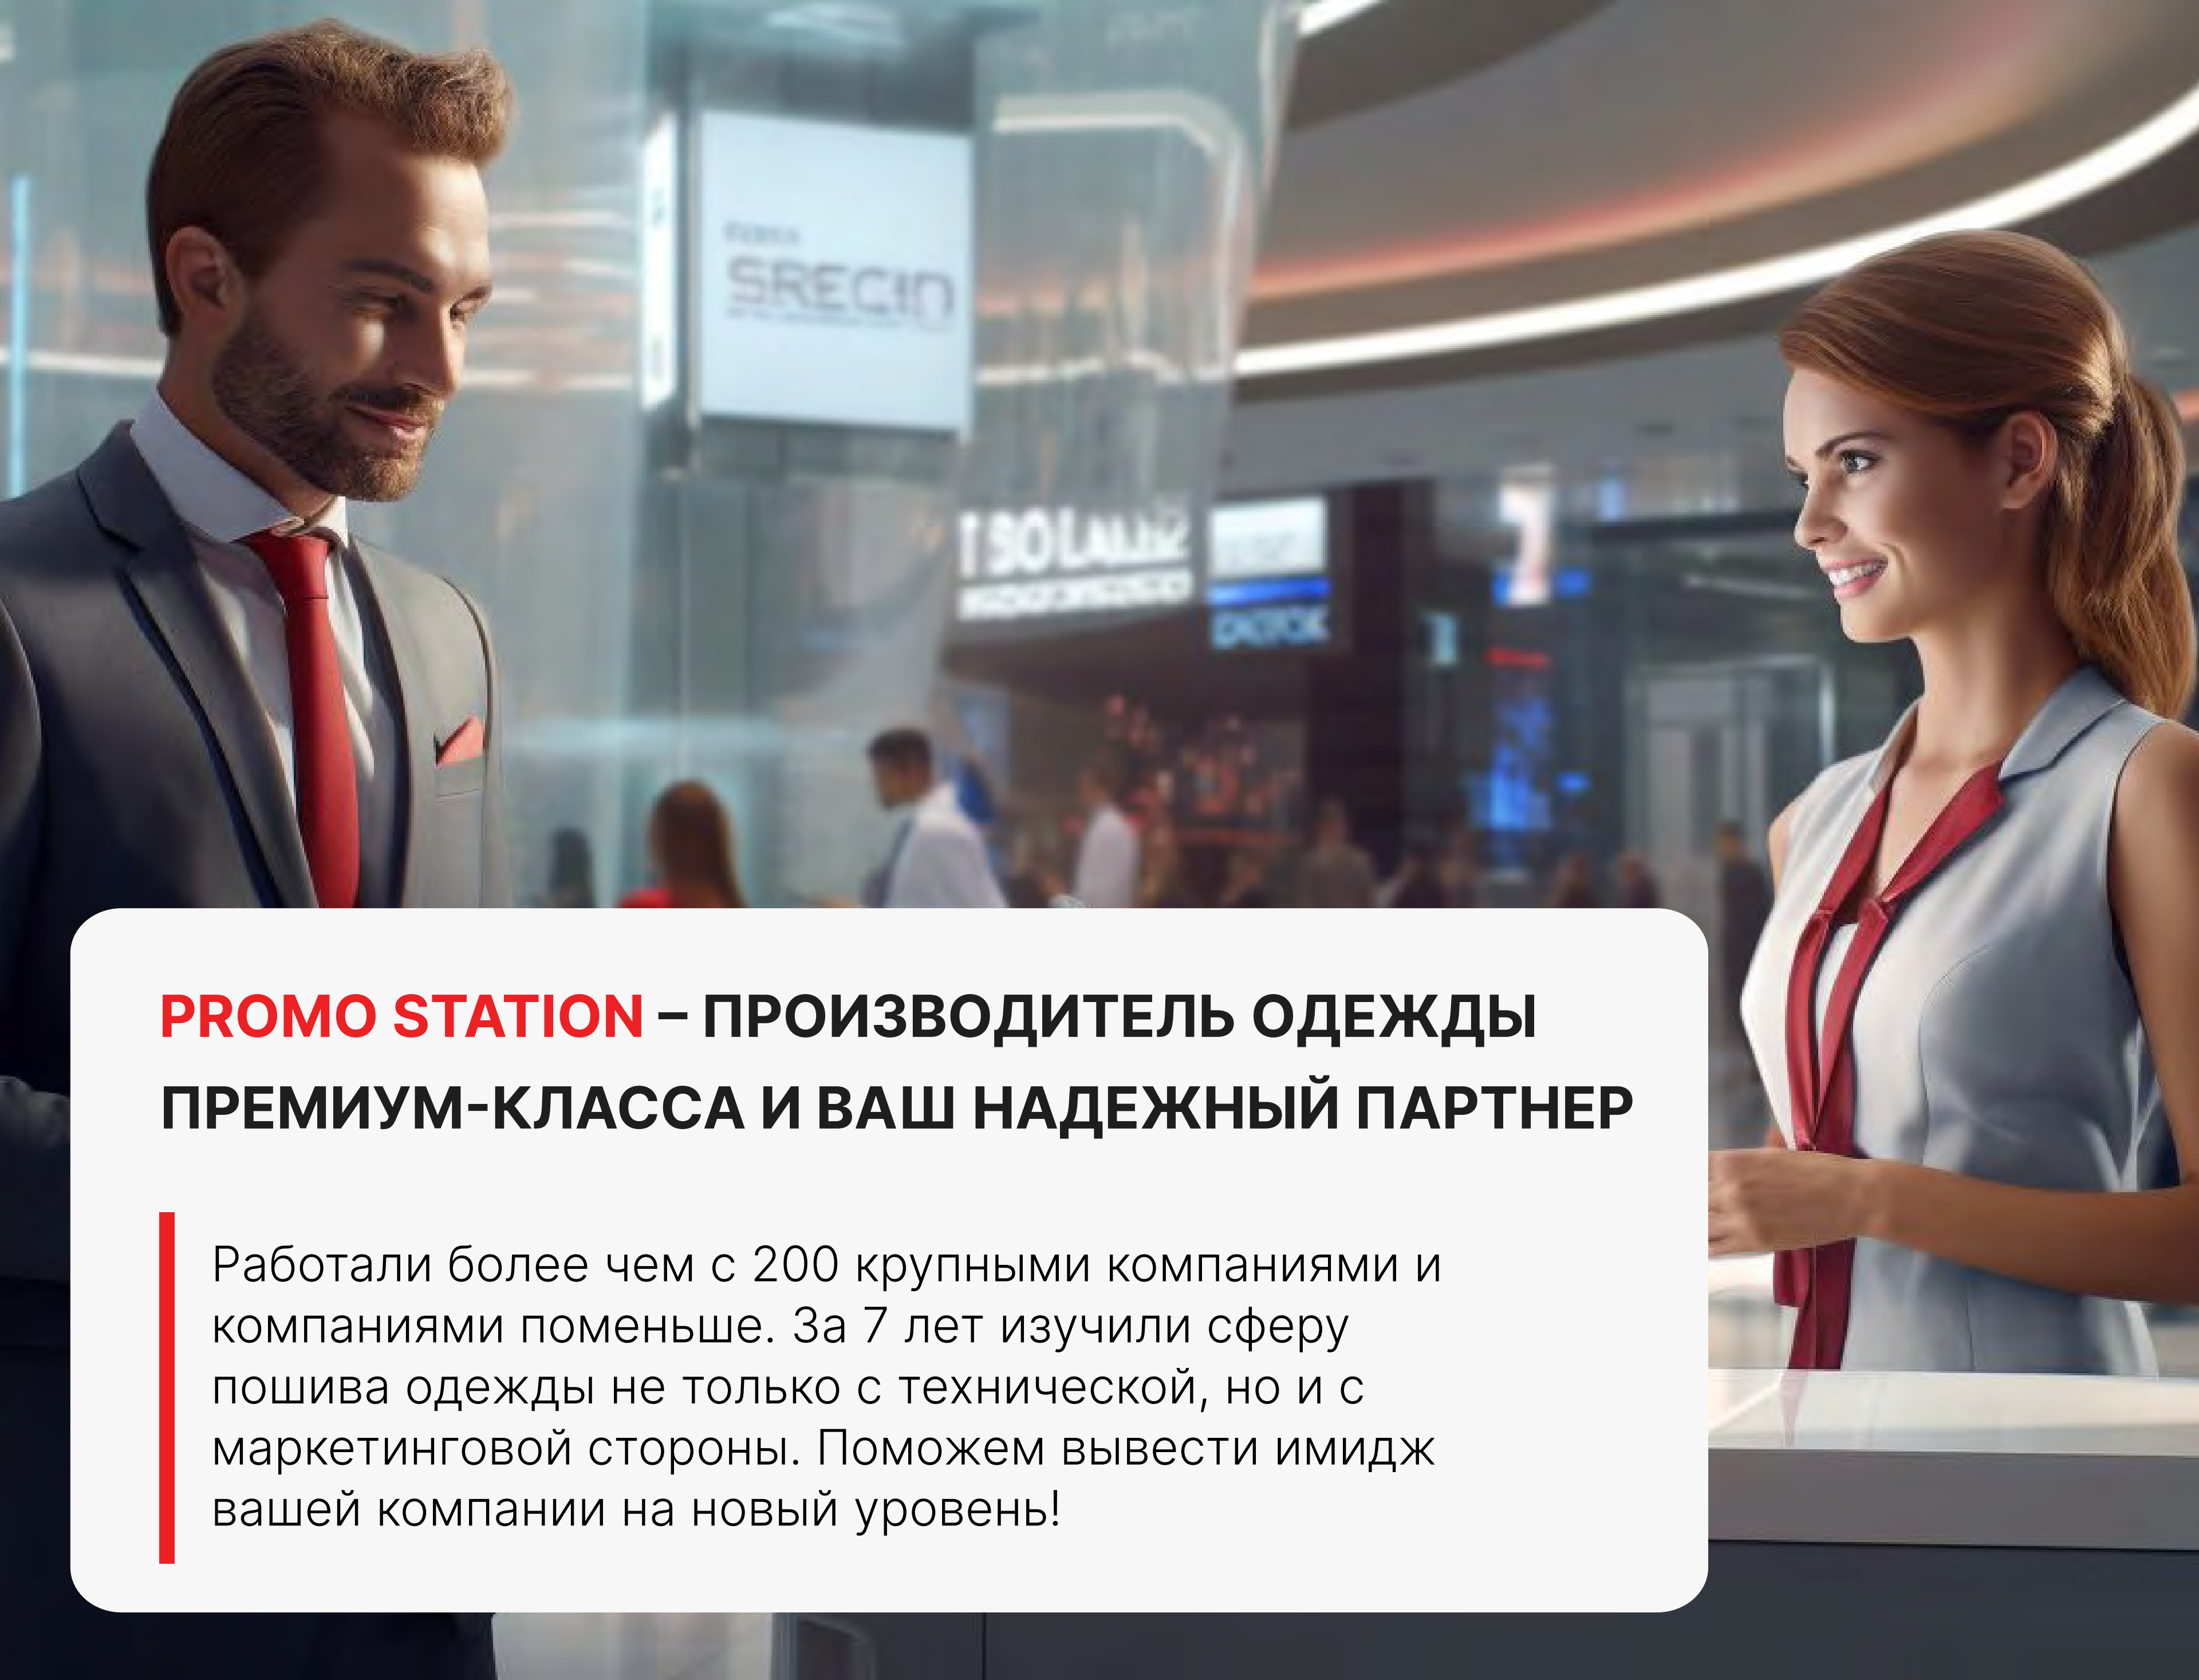

PROMO STATION – ПРОИЗВОДИТЕЛЬ ОДЕЖДЫ ПРЕМИУМ-КЛАССА И ВАШ НАДЕЖНЫЙ ПАРТНЕР

Работали более чем с 200 крупными компаниями и компаниями поменьше. За 7 лет изучили сферу пошива одежды не только с технической, но и с маркетинговой стороны. Поможем вывести имидж вашей компании на новый уровень!